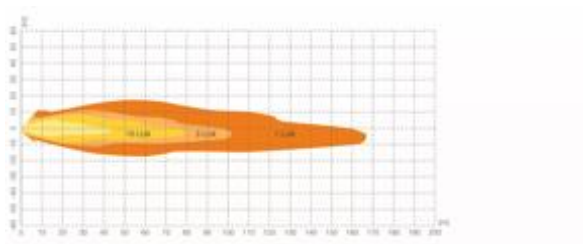

Product datasheet

Additional product data

Luminous intensity distribution

Base (standard designation)	PX26d

Capabilities

Technology	LED

Country specific categorizations

Order reference	64210DWBRT

Environmental information

Information according Art. 33 of EU Regulation (EC) 1907/2006 (REACH)	
Date of Declaration	29-03-2024
Primary Article Identifier	4062172315937
Declaration No. in SCIP database	In work

Logistical Data

Product code	Product description	Packaging unit (Pieces/Unit)	Dimensions (length x width x height)	Volume	Gross weight
4062172315937	LEDiving HL BRIGHT $\pm$ H7/H18	Folding carton box 2	136 mm x 56 mm x 162 mm	1.23 dm³	221.00 g

---