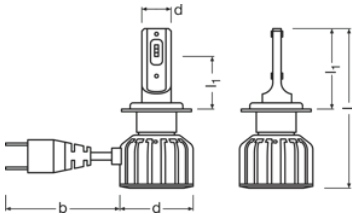

### Dimensions & weight

Length	76.2 mm
Diameter	14.0 mm
Product weight	60.00 g