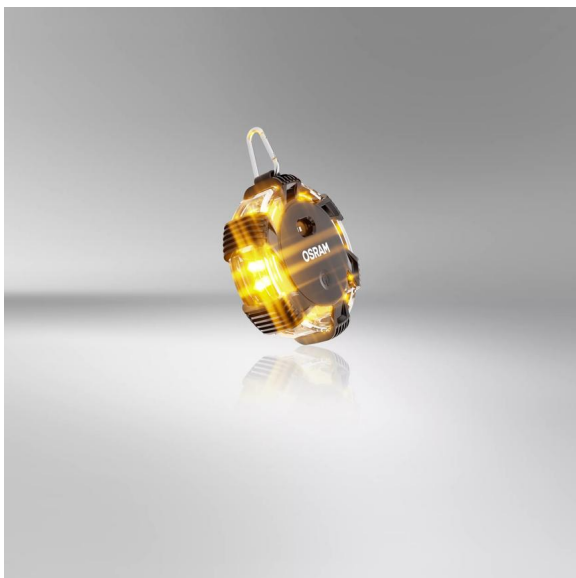

# LEDguardian ROAD FLARE

**2 in 1**

Can be used as a warning light and as a torch

**360 degree rotation**

The 360-degree rotating orange warning light function is visible from a great distance

**Magnetic mounting**

### Light is safety-See and be seen with OSRAM

Be prepared with OSRAM warning and safety lights. The LEDguardian ROAD FLARE is a compact LED warning light for various situations on the road and for minor inspection work on your vehicle. The 360 degrees rotating, orange, warning light function of the LEDguardian ROAD FLARE is visible from a great distance and can provide crucial information about a dangerous situation in an emergency. A total of 16 high-quality long-life LEDs offer three different operating modes: 360 ° rotating orange warning light function, permanent orange light function and a white torch function. In addition, the LEDguardian ROAD FLARE impresses with its non-slip, dirt-repellent surface, a practical hook for attachment and is so robust and resistant that it can even be run over by a car\*\* without losing performance. The LEDguardian ROAD FLARE has been tested and validated in our certified environmental simulation laboratory for extreme external influences in terms of water, dust and impact from falls. According to the IP54 & IK07 protection classes, the LEDguardian ROAD FLARE is resistant to water, dust and impacts. With the three AAA batteries supplied, the warning light is ready for use immediately after purchase. OSRAM provides a 2-year guarantee on this product\* The LEDguardian ROAD FLARE is not approved as a warning light in Germany in the sense of the German Road Traffic Licensing Regulations (StVZO). Please observe any special requirements and laws in countries outside Germany regarding the use and operation of an additional warning light in road traffic.\*For precise conditions please refer to: [www.osram.com/am-guarantee](http://www.osram.com/am-guarantee) \*\*Tested at a mid-range car at walking pace