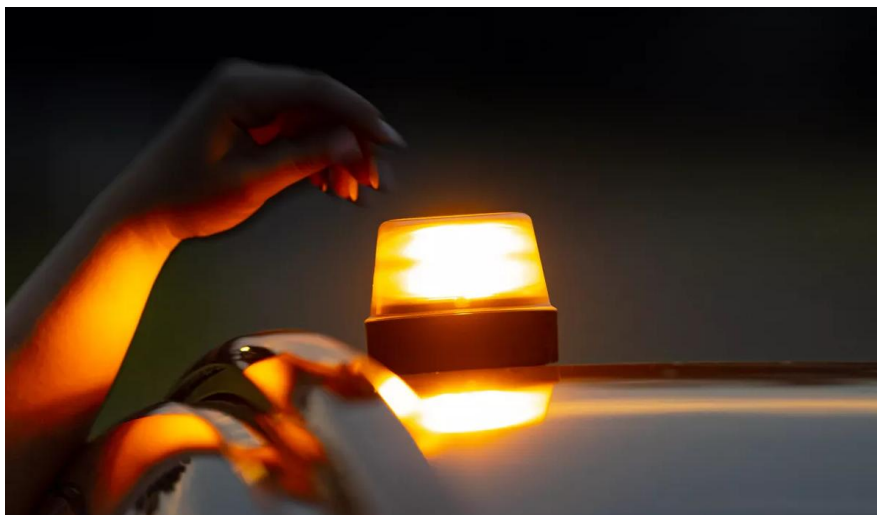

LEDguardian ROAD FLARE Signal TA20

LEDguardian warning- and safety lights

Rechargeable

Rechargeable Li-Ion battery via USB-C charging cable

360° rotating warning light

Improved visibility and therefore increased safety for you and others on the road

Magnetic mounting

Due to the magnetic function the LED warning light can be conveniently attached to the car

Street legal in Germany. Officially approved by TÜV & KBA

A rechargeable, magnetic LED warning light approved in accordance with § 53a paragraph 3 TA20 StVZO.