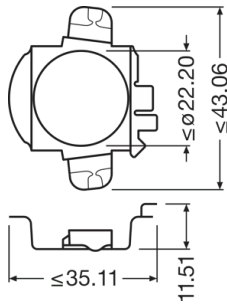

LEDDriving ADAPTER (OFFROAD) 64210DA03

Accessories for LED retrofit lamps

Making LED upgrades fit right in

The mounting brackets offer an easy installation and compatibility for a variety of cars. Guarantees a perfect fit due to optimal fastening of the H7 lamp.

Product datasheet

Technical data

Product information

Order reference	64210DA03
Application (Category and Product specific)	Accessories for LED retrofits

Dimensions & weight

Diameter	35.1 mm
Product weight	2.84 g
Length	0.0 mm

Product datasheet

Declaration No. in SCIP database	27bba952-0b26-43de-80e1-637a828598a9
----------------------------------	--------------------------------------

Logistical Data

Product code	Product description	Packaging unit (Pieces/Unit)	Dimensions (length x width x height)	Volume	Gross weight
4062172183840	LEDiving Adapter 64210DA03	Folding carton box 2	95 mm x 57 mm x 135 mm	0.73 dm ³	30.00 g
4062172183857	LEDiving Adapter 64210DA03	Shipping carton box 20	415 mm x 109 mm x 134 mm	6.06 dm ³	425.00 g
4062172183864	LEDiving Adapter 64210DA03	Shipping carton box 120	435 mm x 348 mm x 300 mm	45.41 dm ³	3327.00 g