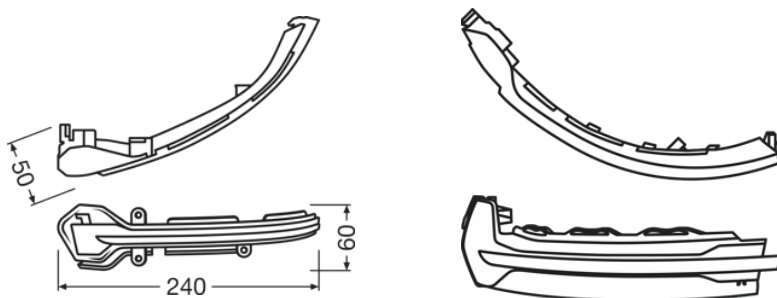

Photometrical data

Color temperature	2700 K
Intensity	min 0.6 cd

Dimensions & weight

Length	245.0 mm
Width	50.0 mm
Height	68.0 mm

Lifespan

Lifespan Tc	5000 h
Guarantee	5 years

Additional product data

Connector to lamp	Plug&Play
Product remark	Black Edition