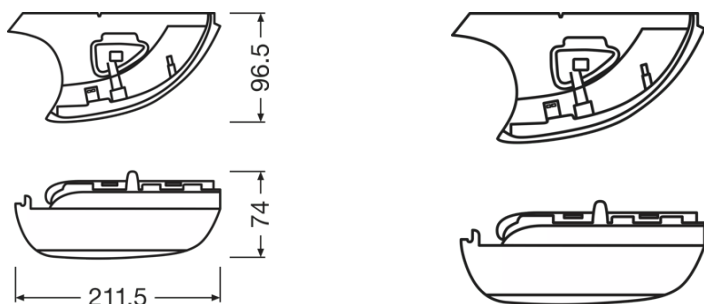

Product datasheet

Technical data

Product information

Order reference	LEDDMI 5K0 BK S
Application (Category and Product specific)	Side mirror indicator

Electrical data

Test voltage	13.2 V
Nominal wattage	2.90 W
Nominal voltage	12.0 V

Photometrical data

Color temperature	2700 K
Intensity	min 0.6 cd

Dimensions & weight

Length	211.5 mm
Width	96.5 mm
Height	74.0 mm

Lifespan

Lifespan Tc	5000 h
Guarantee	5 years

Additional product data

Connector to lamp	Plug&Play
Product remark	Black Edition