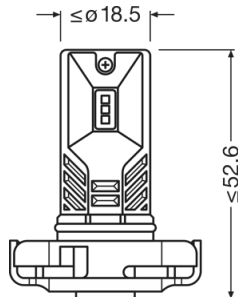

Product datasheet

Technical data

Product information

Order reference	2604CW
Product type (off-road vs. on-road)	Off-road \pm PSX24W
Application (Category and Product specific)	Mainly used for headlight/ fog light applications

Electrical data

Test voltage	13.2 V
Nominal wattage	8.20 W
Nominal voltage	12.0 V

Photometrical data

Color temperature	6000 K
Luminous flux	730 lm
Luminous flux tolerance	± 20 %
Light color LED	Cool white

Dimensions & weight

Product weight	20.70 g
Length	52.3 mm
Diameter	18.0 mm

Lifespan

Lifespan Tc	5000 h
Guarantee	3 years
Lifespan B3	2500 h

Additional product data

Product datasheet

Base (standard designation)	PG20-7
-----------------------------	--------