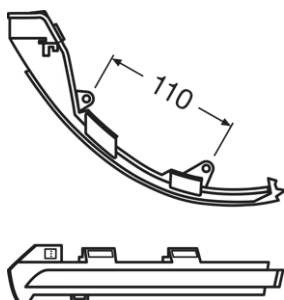

Product datasheet

Technical data

Product information

Order reference	LEDDMI 3G0 BK S
Application (Category and Product specific)	Side mirror indicator

Electrical data

Test voltage	13.2 V
Nominal wattage	2.40 W
Nominal voltage	12.0 V

Photometrical data

Color temperature	2700 K
Intensity	min 0.6 cd

Dimensions & weight

Length	255.0 mm
Width	80.0 mm
Height	60.0 mm

Lifespan

Lifespan Tc	5000 h
Guarantee	5 years

Additional product data

Connector to lamp	Plug&Play
Product remark	Black Edition