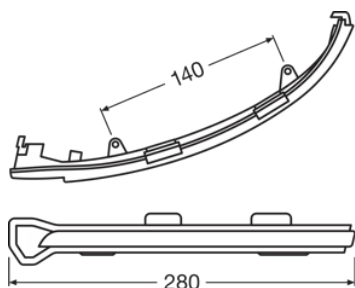

Product datasheet

Technical data

Product information

Order reference	LEDDMI 5G0 WT S
Application (Category and Product specific)	Side mirror indicator

Electrical data

Test voltage	13.2 V
Nominal wattage	4.20 W
Nominal voltage	12.0 V

Photometrical data

Color temperature	2700 K
Intensity	min 0.6 cd

Dimensions & weight

Length	280.0 mm
Width	70.0 mm
Height	50.0 mm

Lifespan

Lifespan Tc	5000 h
Guarantee	5 years

Additional product data

Connector to lamp	Plug&Play
Product remark	White Edition