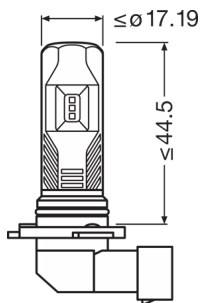

Product datasheet

Technical data

Product information

Order reference	9745CW
Product type (off-road vs. on-road)	Off-road \pm H10
Application (Category and Product specific)	Mainly used for fog light applications

Electrical data

Power input	9.43 W
Test voltage	13.5 V
Power input tolerance	± 15 %
Nominal wattage	8.20 W
Nominal voltage	12.0 V

Photometrical data

Color temperature	6000 K
Luminous flux	720 lm
Luminous flux tolerance	± 15 %
Light color LED	Cool white

Dimensions & weight

Product weight	33.30 g
Length	73.1 mm
Diameter	17.2 mm

Lifespan

Lifespan Tc	5000 h
Guarantee	4 years
Lifespan B3	2500 h

Product datasheet

Additional product data

Base (standard designation)	PY20d
-----------------------------	-------