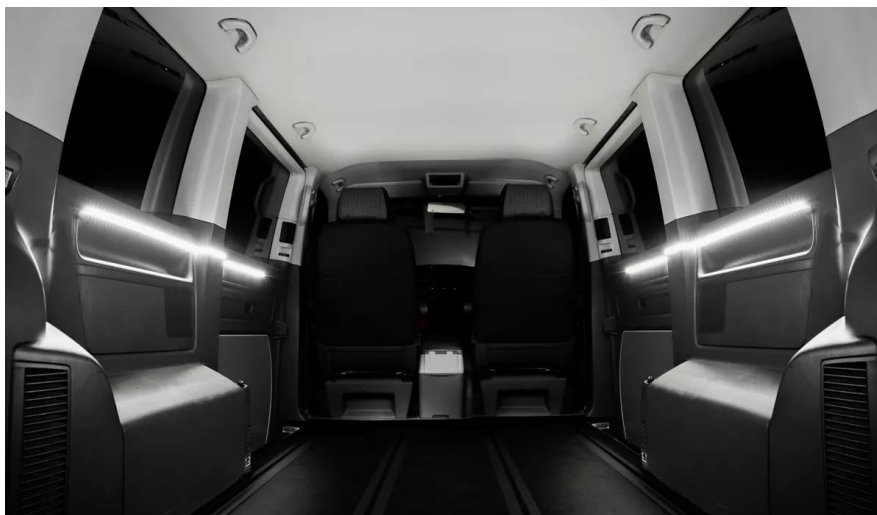

LED interior lights

LED app controlled styling lights

High brightness thanks to 90 LEDs per 1.5 m strip

Illuminate every corner of your car, commercial vehicle or caravan

White light with color temperature up to 4500 K

Interior lighting for the vehicle roof, loading area, trunk or other cabinet lighting application

Two flexible self-adhesive LED strips of 1.5 m

Easy to install with no soldering or use of screws

LED color changing products

Using the LEDambient INTERIOR STRIP KIT, you can illuminate the interior of your vehicle in line with your personal taste. The kit allows you to arrange the two flexible, white LED strips according to your individual preference. Whether its the interior of a motorhome or a delivery truck, the LED light strips (each 1.5m long and with 90 LEDs) are perfect for cabin lighting, under-cabin lighting and other similar applications. The self-adhesive LED strips mean the LEDambient INTERIOR STRIP KIT is fast and easy to install – no need for soldering or screws. OSRAM provides a 2-year guarantee for this product. To read the exact guarantee conditions, please go to www.osram.com/am-guarantee. Please note: These products are not ECE-approved and must not be used on public roads in any exterior application. Use on public roads will invalidate both the operating license and insurance coverage. Some countries prohibit the sale and use of these products. Please contact your local distributor for information on your country.