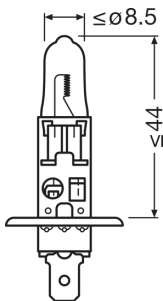

Power input	93 W ¹⁾
Nominal voltage	12.0 V
Nominal wattage	100.00 W
Test voltage	13.2 V

¹⁾ Maximum

Photometrical data

Luminous flux	2600 lm
Luminous flux tolerance	± 12 %
Color temperature	3200 K

Dimensions & weight

Diameter	9 mm
Product weight	8.00 g
Length	67.5 mm

Lifespan

Lifespan B3	23 h
Lifespan Tc	50 h

Additional product data

Product datasheet

Base (standard designation)	PX14.5s
-----------------------------	---------