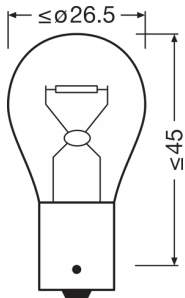

Product datasheet

Technical data

Product information

Order reference	7507
Application (Category and Product specific)	Auxiliary lamp

Electrical data

Power input	25 W
Nominal voltage	12.0 V
Nominal wattage	21.00 W
Power input tolerance	±6 %
Test voltage	13.5 V

Photometrical data

Luminous flux	280 lm
Luminous flux tolerance	±20 %

Dimensions & weight

Length	52.6 mm
Diameter	25.0 mm
Product weight	8.00 g

Lifespan

Lifespan B3	250 h
Lifespan Tc	500 h

Additional product data