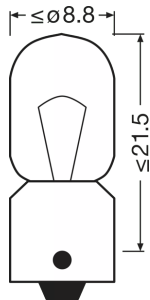

### Photometrical data

Luminous flux	35 lm
Luminous flux tolerance	±20 %

### Dimensions & weight

Length	27.4 mm
Diameter	8.8 mm
Product weight	1.86 g