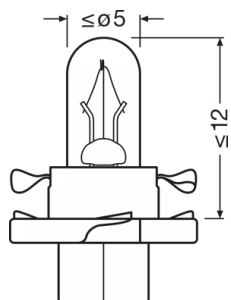

Product datasheet

Technical data

Product information

Order reference	2473MFX6
Application (Category and Product specific)	Auxiliary lamp

Electrical data

Power input	1.12 W
Nominal voltage	12.0 V
Nominal wattage	1.10 W
Power input tolerance	±10 %
Test voltage	14.0 V

Photometrical data

Luminous flux	3.6 lm
Luminous flux tolerance	±25 %

Dimensions & weight

Length	17.5 mm
Diameter	5 mm
Product weight	0.74 g

Colors & materials

Base color	Pastel orange
------------	---------------

Lifespan

Lifespan B3	500 h
Lifespan Tc	5000 h

Product datasheet

Additional product data

Base (standard designation)	BX8.4d
-----------------------------	--------

Capabilities

Thickness of PCB	1.25 mm
Technology	AUX

Country specific information

Product code	METEL code	SEG-No.	STK-Number	UK Org
4008321096821	OSRA2473MFX6	-	-	-
4008321096838	OSRA2473MFX6	-	-	-
4008321096821	OSRA2473MFX6	-	-	-

Logistical Data

Product code	Product description	Packaging unit (Pieces/Unit)	Dimensions (length x width x height)	Volume	Gross weight
4008321096821	ORIGINAL - PLASTIC MF BASE 2473MFX6	Unpacked 1	- x - x -		
4008321096838	ORIGINAL - PLASTIC MF BASE 2473MFX6	Folding carton box 10	46 mm x 29 mm x 112 mm	0.15 dm ³	18.00 g
4008321096845	ORIGINAL - PLASTIC MF BASE 2473MFX6	Shipping carton box 50	148 mm x 115 mm x 55 mm	0.94 dm ³	121.00 g