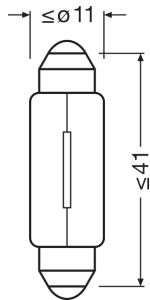

Product datasheet

Technical data

Product information

Order reference	6421
Application (Category and Product specific)	Auxiliary lamp

Electrical data

Power input	3 W
Nominal voltage	24.0 V
Nominal wattage	3.00 W
Power input tolerance	±10 %
Test voltage	28.0 V

Photometrical data

Luminous flux	17 lm
Luminous flux tolerance	±20 %

Dimensions & weight

Length	41.0 mm
Diameter	11.0 mm
Product weight	3.15 g

Lifespan

Lifespan B3	800 h
Lifespan Tc	1500 h

Additional product data