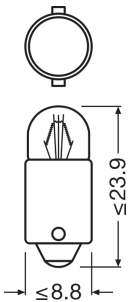

### Photometrical data

Luminous flux	17.5 lm
Luminous flux tolerance	±30 %

### Dimensions & weight

Length	23.9 mm
Diameter	9 mm
Product weight	1.83 g