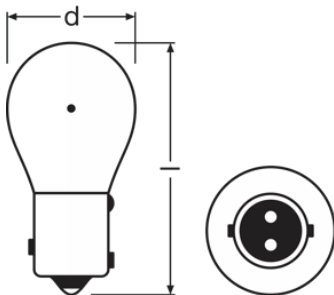

Product datasheet

Technical data

Product information

Order reference	2357A
Application (Category and Product specific)	Auxiliary lamp

Electrical data

Power input	28 W
Nominal voltage	12.0 V
Nominal wattage	29/7 W
Test voltage	12.8 / 14.0 V

Photometrical data

Luminous flux	377 lm
Luminous flux tolerance	±30 / ±30 %

Dimensions & weight

Diameter	27.0 mm
Product weight	9.00 g
Length	53.0 mm

Additional product data

Base (standard designation)	BAY15d
-----------------------------	--------