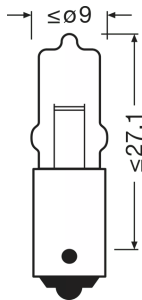

Product datasheet

Technical data

Product information

| | |
|---|----------------|
| Order reference | 64113 |
| Application (Category and Product specific) | Auxiliary lamp |

Electrical data

| | |
|-----------------------|---------|
| Power input | 10 W |
| Nominal voltage | 12.0 V |
| Nominal wattage | 10.00 W |
| Test voltage | 13.5 V |
| Power input tolerance | ±7.5 % |

Photometrical data

| | |
|-------------------------|--------|
| Luminous flux | 200 lm |
| Luminous flux tolerance | ±15 % |

Dimensions & weight

| | |
|----------------|---------|
| Diameter | 9 mm |
| Product weight | 2.28 g |
| Length | 32.0 mm |