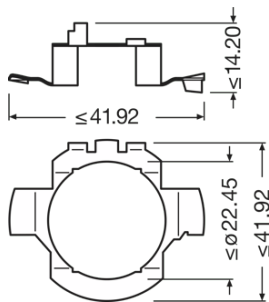

Product datasheet

Technical data

Product information

Order reference	64210
Application (Category and Product specific)	Halogen headlight lamp

Electrical data

Power input	58 W ¹⁾
Nominal voltage	12.0 V
Nominal wattage	55.00 W
Test voltage	13.2 V

¹⁾ Maximum

Photometrical data

Luminous flux	1500 lm
Luminous flux tolerance	±10 %

Dimensions & weight

Diameter	12.0 mm
Product weight	12.50 g
Length	59.0 mm

Lifespan

Lifespan B3	330 h
Lifespan Tc	550 h

Additional product data

Logistical Data

Product code	Product description	Packaging unit (Pieces/Unit)	Dimensions (length x width x height)	Volume	Gross weight
4050300332185	ORIGINAL LINE H7	Folding carton box 1	34 mm x 34 mm x 58 mm	0.07 dm ³	16.00 g
4050300332192	ORIGINAL LINE H7	Bundle 10	170 mm x 69 mm x 58 mm	0.68 dm ³	161.00 g
4050300332208	ORIGINAL LINE H7	Shipping carton box 100	356 mm x 186 mm x 129 mm	8.54 dm ³	1762.00 g
4050300925202	ORIGINAL LINE H7	Blister 1	135 mm x 95 mm x 35 mm	0.45 dm ³	24.00 g
4008321141613	ORIGINAL LINE H7	Shipping carton box 10	279 mm x 115 mm x 145 mm	4.65 dm ³	330.00 g