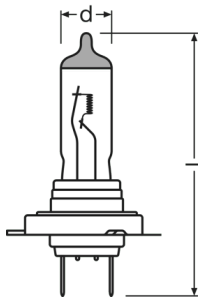

¹⁾ Maximum

Photometrical data

Luminous flux	1700 lm
Luminous flux tolerance	±8 %

Dimensions & weight

Diameter	12.0 mm
Product weight	12.30 g
Length	59.0 mm

Lifespan

Lifespan B3	700 h
Lifespan Tc	1100 h

Additional product data