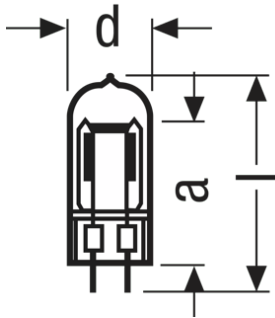

Product datasheet

Technical data

Product information

Order reference	64540 650W GX6.
-----------------	-----------------

Electrical data

Nominal wattage	650.00 W
Nominal voltage	240 V

Photometrical data

Color temperature	3400 K
-------------------	--------

Dimensions & weight

Diameter	22.0 mm
Length	57.5 mm

Additional product data

Base (standard designation)	GX6.35
-----------------------------	--------

Capabilities

Burning position	Other
------------------	-------