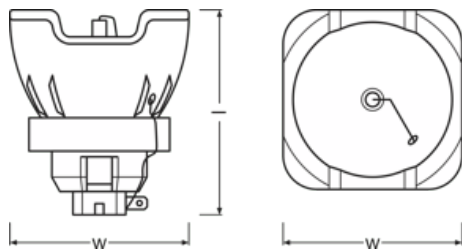

Product datasheet

Technical data

Electrical data

Nominal wattage	470.00 W
Nominal current	53 A
Nominal voltage	83.0 V

Photometrical data

Nominal luminous flux	21500 lm
Color temperature	7000 K
Color rendering index Ra	80

Dimensions & weight

Diameter	58.0 mm
Length	71.0 mm
Arc length	1.3 mm

Lifespan

Lifespan	1500 h
----------	--------

Additional product data

Category	CORE
----------	------

Capabilities

Burning position	Any
Working distance	37.4 mm