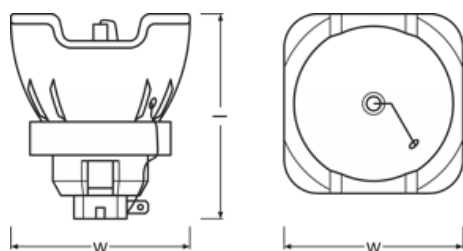

Product datasheet

Technical data

Electrical data

Nominal wattage	470.00 W
Nominal current	5.3 A
Nominal voltage	83.0 V

Photometrical data

Nominal luminous flux	19500 lm
Color temperature	7500 K
Color rendering index Ra	80

Dimensions & weight

Diameter	60.0 mm
Length	67.0 mm
Arc length	1.3 mm

Lifespan

Lifespan	1500 h
----------	--------

Additional product data

Category	CUSTOMIZED
----------	------------

Capabilities

Burning position	Any
Working distance	48 mm