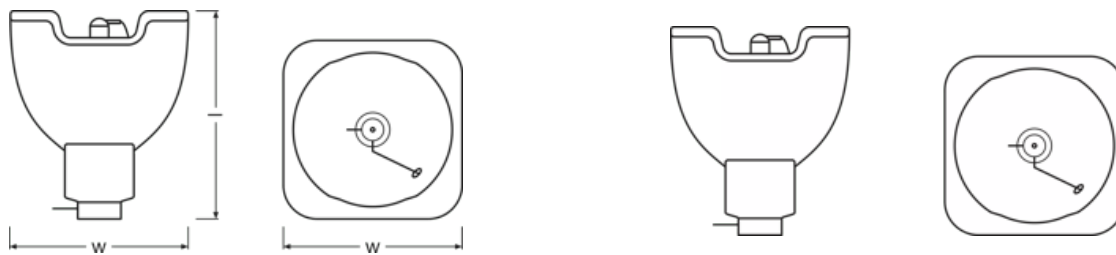

Product datasheet

Technical data

Electrical data

Nominal wattage	371.00 W
Nominal current	5 A
Nominal voltage	70.0 V

Photometrical data

Nominal luminous flux	18300 lm
Color temperature	7650 K
Color rendering index Ra	85

Dimensions & weight

Diameter	58.0 mm
Length	72.0 mm
Arc length	1.1 mm

Lifespan

Lifespan	1500 h
----------	--------

Additional product data

Category	VALUE
----------	-------

Capabilities

Burning position	Any
Working distance	31.4 mm